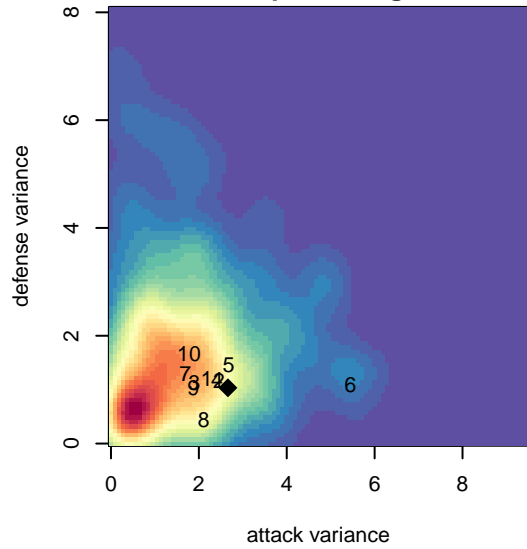

**attack and defense variance (black dot)  
relative to other teams  
and top 10 in region**

**attack and defense rating  
relative to others at age  
and all opponents in last 13 months**

**Performance relative to 13 month average**