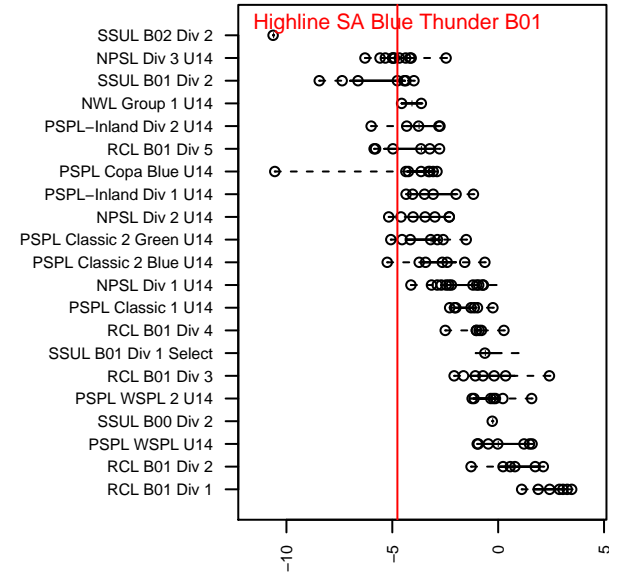

**attack and defense variance (black dot)  
relative to other teams  
and top 10 in region**

**attack and defense rating  
relative to others at age  
and all opponents in last 13 months**

**Performance relative to 13 month average**